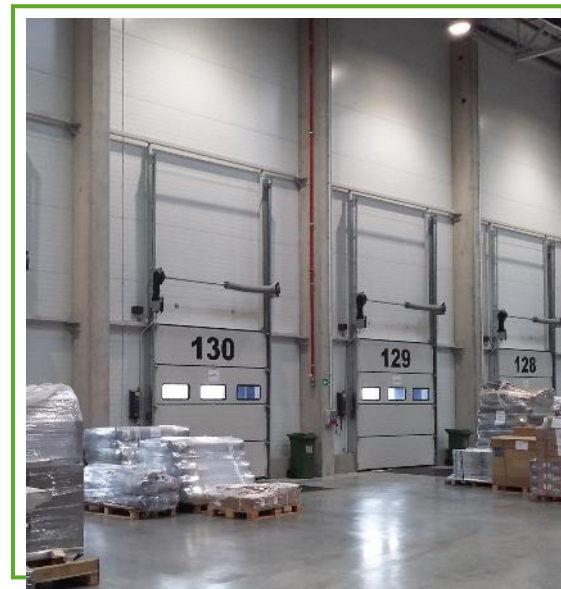

CZELADŹ

LOGISTIC PLATFORM

- A-class warehouse with 10 346 m² of space.
- 25 docks for backwards loading and unloading + ground floor gate.
- Storage height: 10 m.
- Bonded warehouse.

CZELADŹ

CONTACT

Logistic Platform Manager

LOGISTIC PLATFORM

- A-class warehouse with 4 165 m² of space.
- Temporary storage warehouse with 100 m² of space.
- 7 docks for backwards loading and unloading + ground floor gate.
- Storage height: 10 m.
- Bonded warehouse.