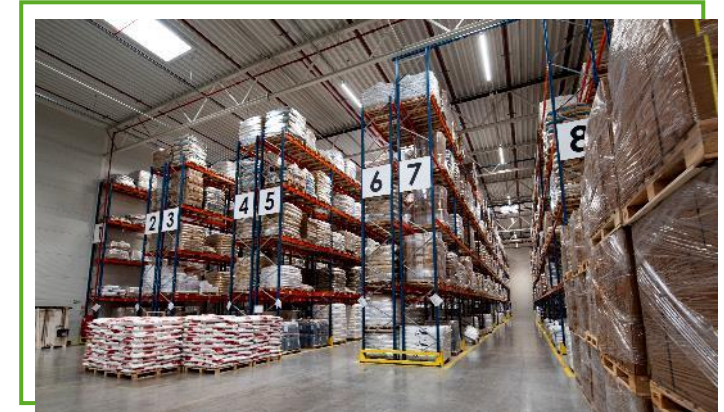

phone: +48 **32 723 37 68 do 69**

e-mail: **czechowicemag@jasfbg.pl**

GDAŃSK

LOGISTIC PLATFORM

- A-class warehouse with 5 024 m² of space.
- Temporary storage warehouse.
- 8 docks for backwards loading and unloading + ground floor gate.
- Storage height: 10 m.