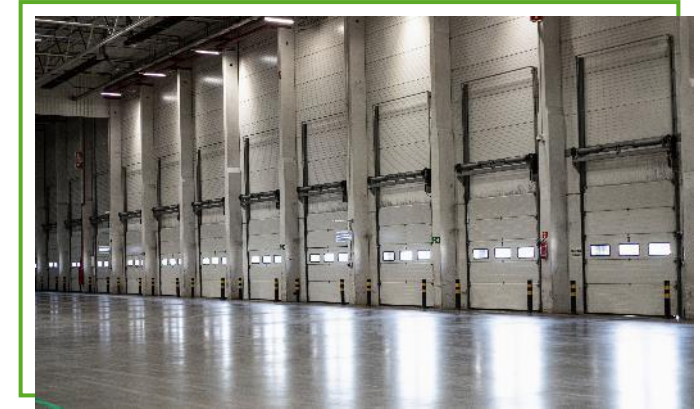

CZELADŹ

LOGISTIC PLATFORM

- A-class warehouse with 10 346 m² of space.
- 25 docks for backwards loading and unloading + ground floor gate.
- Storage height: 10 m.
- Bonded warehouse.

CZELADŹ

CONTACT

Logistic Platform Manager