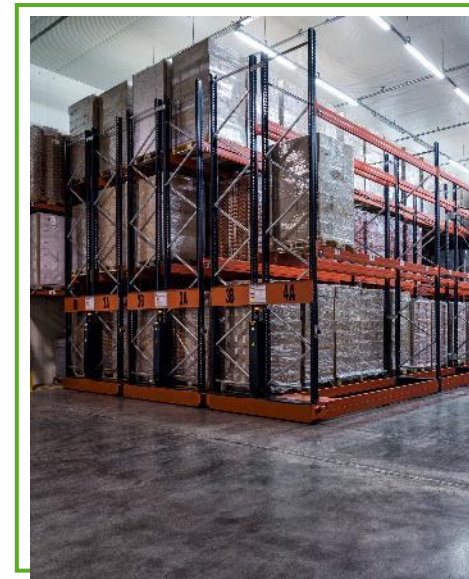

17

Domestic
Forwarding
Terminals

17 000
Customers

1200+
Employees

2 000 000+
Shipment a year

300+

Modern means of
transport (Euro 6
and Euro 5 norm
standards)

120 000+
Warehouse space
in sq.m.

WARSZOWICE

LOGISTIC PLATFORM

- A-class warehouse with 10 000 m² of space.
- Controlled temperature warehouse: 15-18°C.
- Cold storage warehouse: +2°C.
- Frozen storage warehouse: -20°C.
- 17 docks for backwards loading and unloading + 4 ground floor gates.
- Storage height: 10 m.