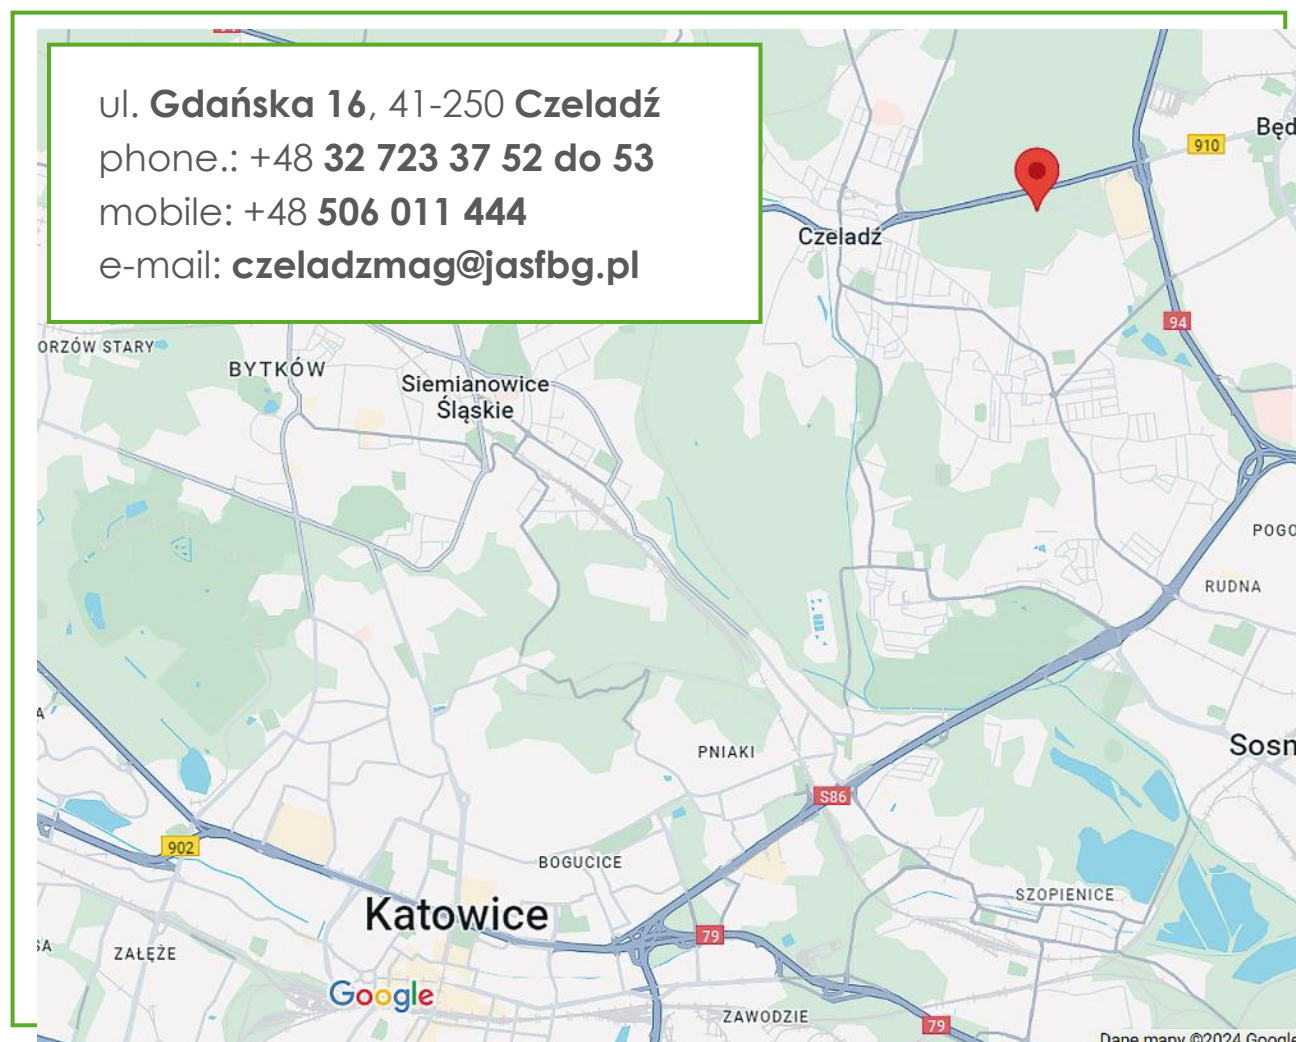

CZELADŹ

CONTACT

Logistic Platform Manager

Beata Faska

mobile.: +48 797 905 661

e-mail: bfaska@jasfbg.pl

ul. **Gdańska 16**, 41-250 **Czeladź**
phone.: +48 **32 723 37 52 do 53**
mobile: +48 **506 011 444**
e-mail: czeladzmag@jasfbg.pl