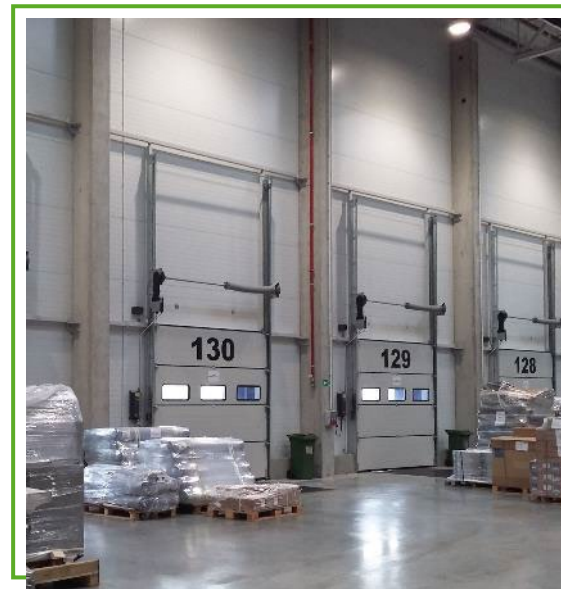

CZELADŹ

LOGISTIC PLATFORM

- A-class warehouse with 15 075 m² of space.
- 31 docks for backwards loading and unloading + ground floor gate.
- Storage height: 10 m.
- Bonded warehouse.

CZELADŹ

CONTACT

Logistic Platform Manager

Beata Faska

mobile.: +48 797 905 661

e-mail: bfaska@jasfbg.pl

CZECHOWICE-DZIEDZICE

LOGISTIC PLATFORM

- A-class warehouse with 4 165 m² of space.
- Temporary storage warehouse with 100 m² of space.
- 7 docks for backwards loading and unloading + ground floor gate.
- Storage height: 10 m.
- Bonded warehouse.