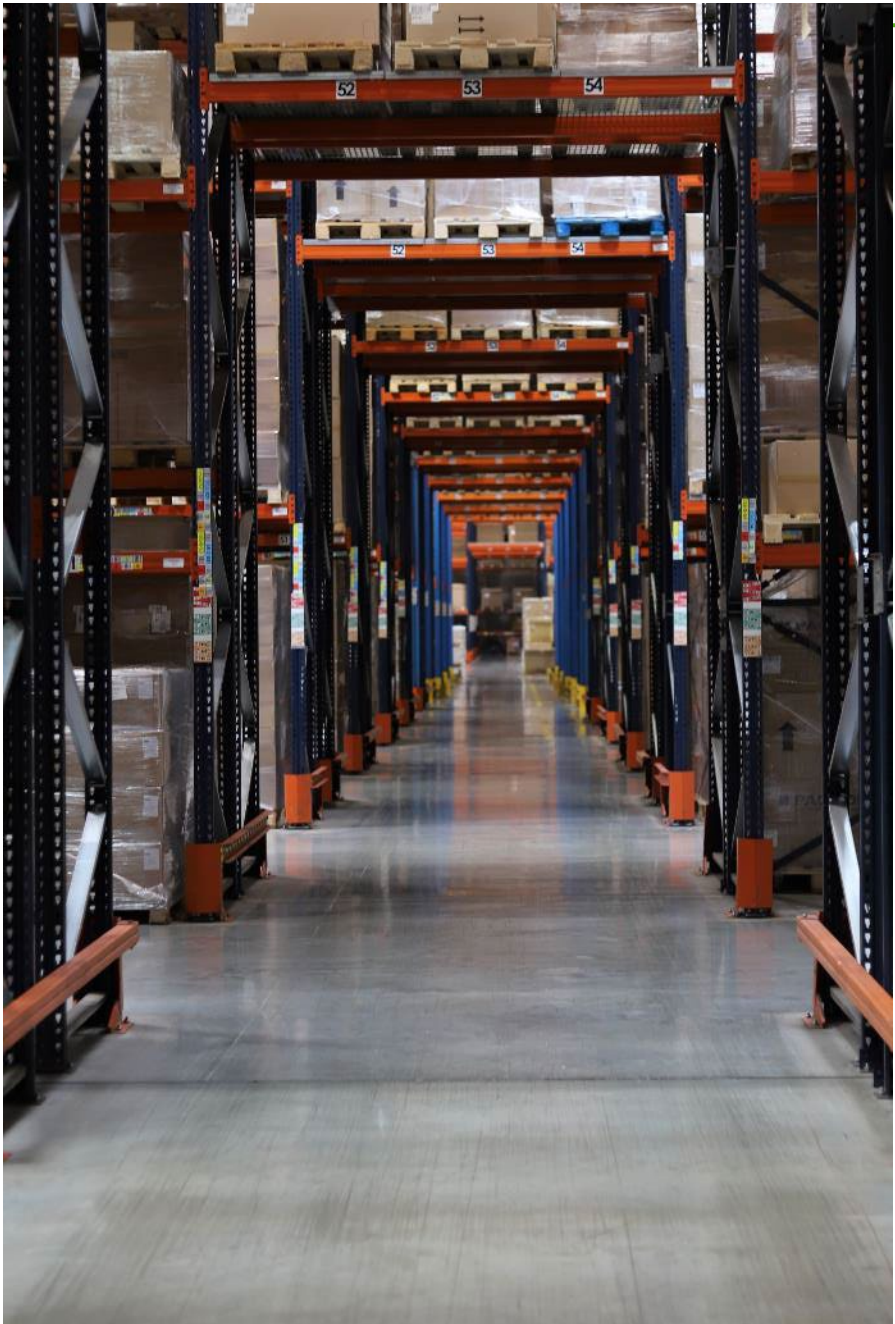

Your Logistics...

OUR SERVICES

- Unloading/loading.
- Storage of goods.
- Reporting of stock levels.
- Quality reports.
- Palletizing of goods.
- Cross-docking.
- Packaging.
- Order picking.
- Repacking.
- Labeling.
- Transport at controlled temperature also.
- Returnable packaging management.
- Quality checking and sorting.
- Repairs and re-working.
- Assembly of goods from components.
- Storing goods in bonded and temporary storage warehouses.
- Care of JAS-FBG SA customs agents.
- Exchange of IT data with the client's system.
- Goods recording in Qguar Warehouse Management System.