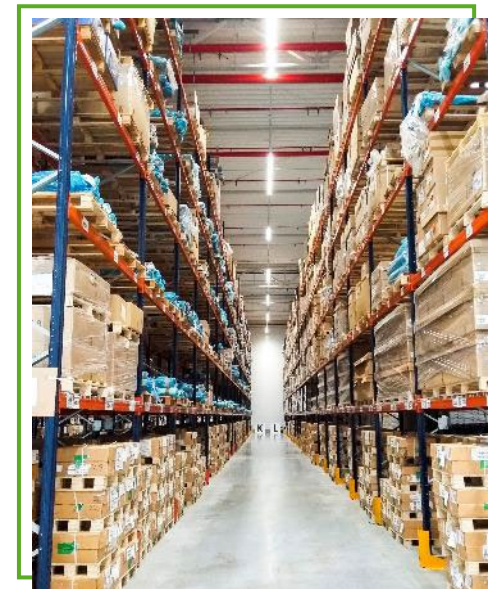

Beata Faska

mobile.: +48 797 905 661

e-mail: bfaska@jasfbg.pl

CZECHOWICE-DZIEDZICE

LOGISTIC PLATFORM

- A-class warehouse with 4 165 m² of space.
- Temporary storage warehouse with 100 m² of space.
- 7 docks for backwards loading and unloading + ground floor gate.
- Storage height: 10 m.
- Bonded warehouse.