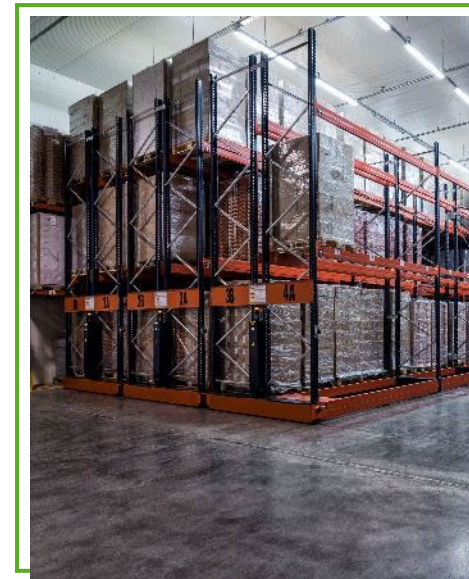

- A-class warehouse with 10 000 m² of space.
- Controlled temperature warehouse: 15-18°C.
- Cold storage warehouse: +2°C.
- Frozen storage warehouse: -20°C.
- 17 docks for backwards loading and unloading + 4 ground floor gates.
- Storage height: 10 m.