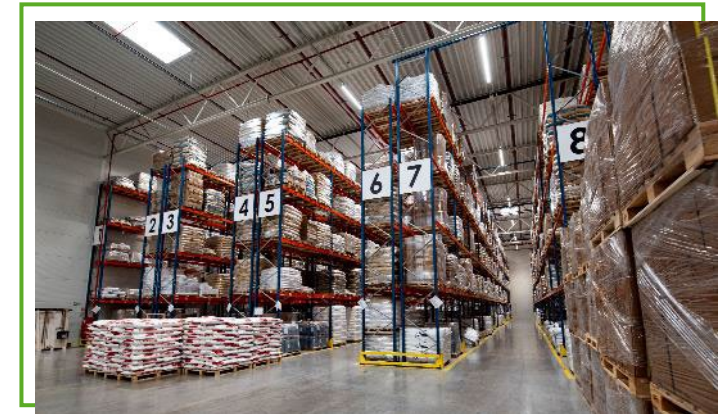

phone: +48 **32 723 37 68 do 69**

e-mail: **czechowicemag@jasfbg.pl**

GDAŃSK

LOGISTIC PLATFORM

- A-class warehouse with 5 024 m² of space.
- Temporary storage warehouse.
- 8 docks for backwards loading and unloading + ground floor gate.
- Storage height: 10 m.