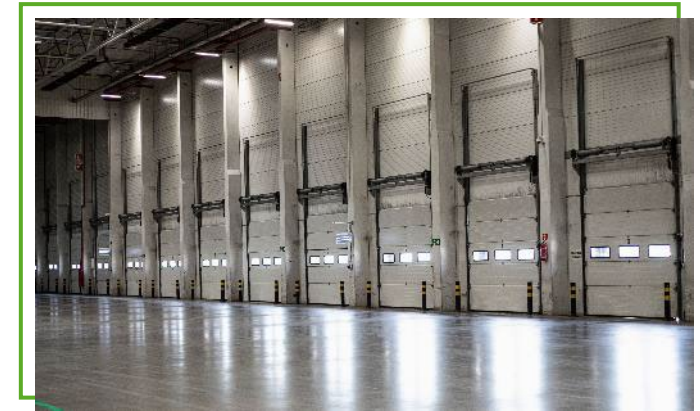

CZELADŹ

LOGISTIC PLATFORM

- A-class warehouse with 15 075 m² of space.
- 31 docks for backwards loading and unloading + ground floor gate.
- Storage height: 10 m.
- Bonded warehouse.

CZELADŹ

CONTACT

Logistic Platform Manager