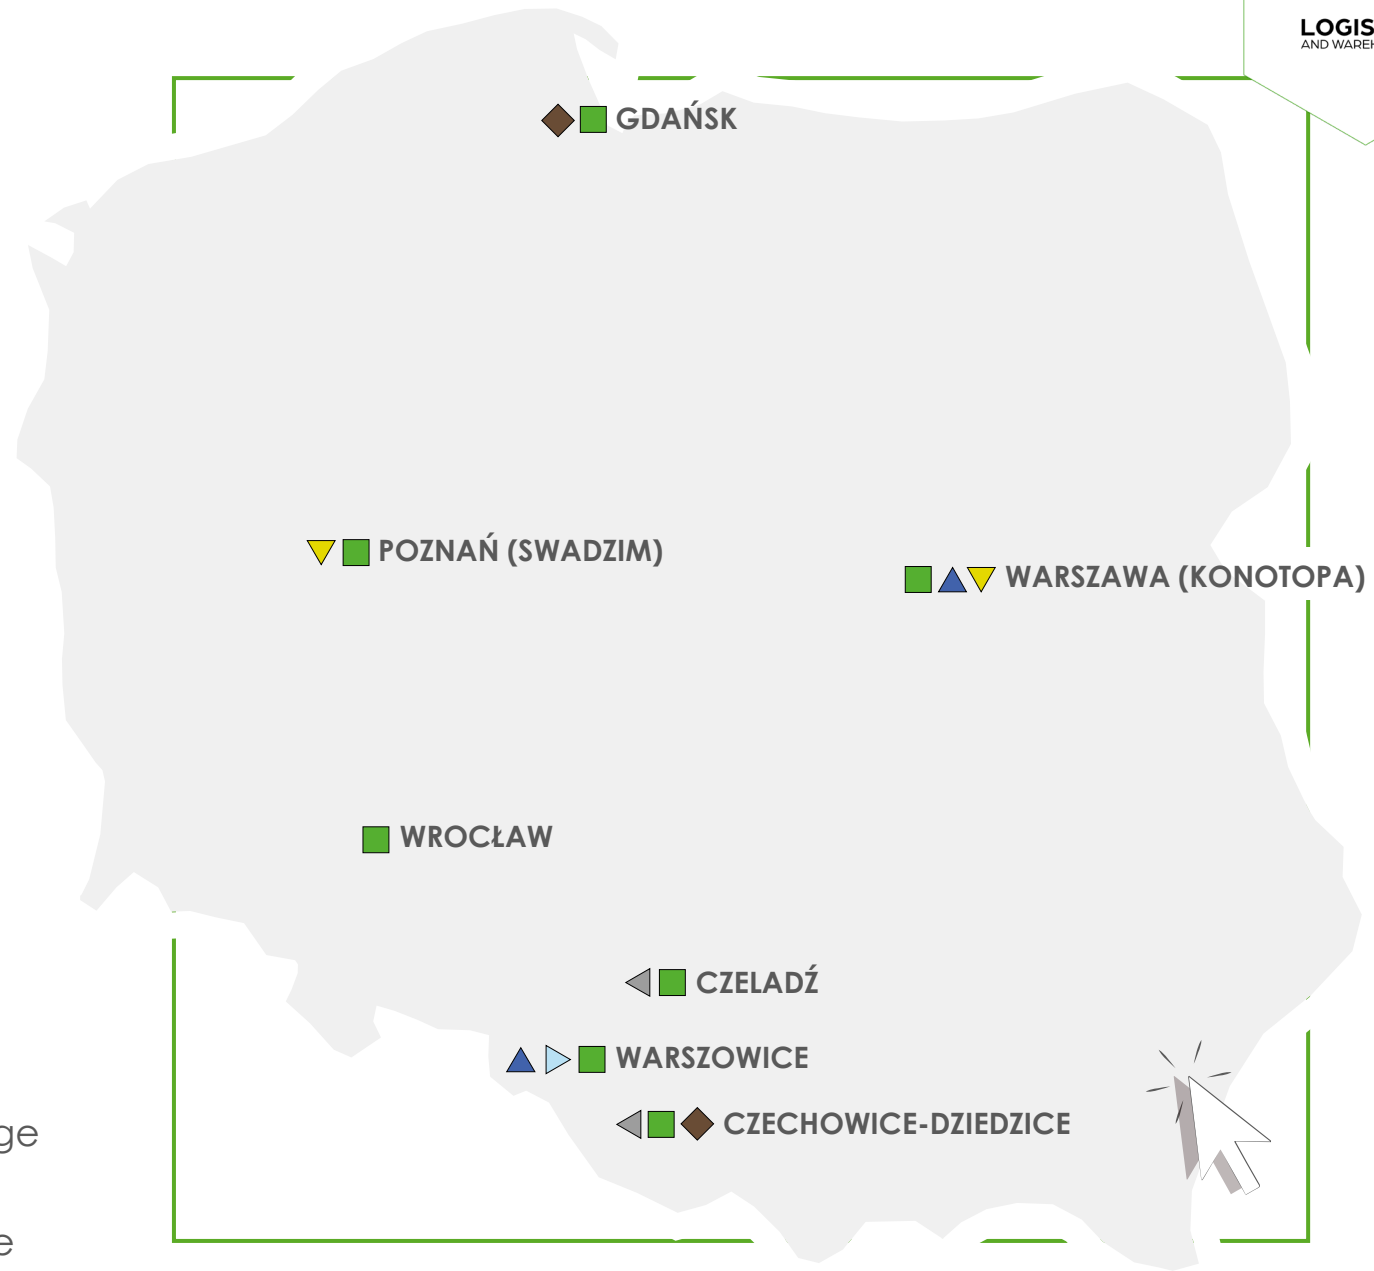

Warehouse space reservation

Anna Róžańska

mobile.: +48 506 011 754

e-mail: arozanska@jasfbg.pl

Hubert Mituta

mobile.: +48 797 905 357

e-mail: hmituta@jasfbg.pl

- Logistic platform
- ▲ Frozen storage
- ▶ Cold storage
- ▼ Controlled temperature storage
- ◀ Bonded warehouse
- ◆ Temporary storage warehouse