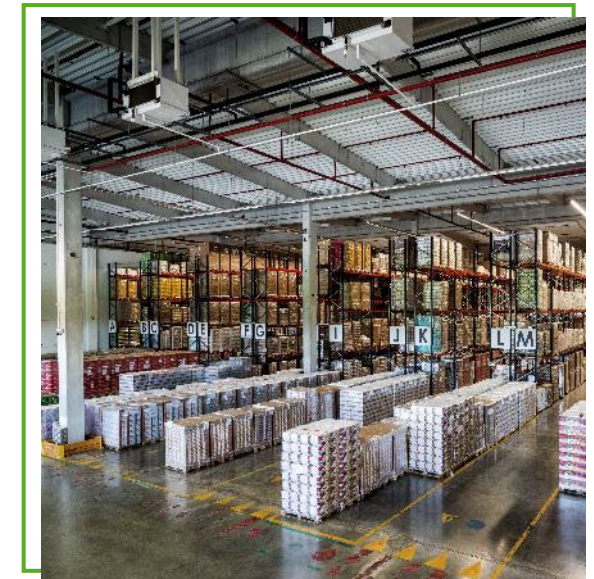

- A-class warehouse with 10 000 m² of space.
- Controlled temperature warehouse: 15-18°C.
- Cold storage warehouse: +2°C.
- Frozen storage warehouse: -20°C.
- 17 docks for backwards loading and unloading + 4 ground floor gates.
- Storage height: 10 m.